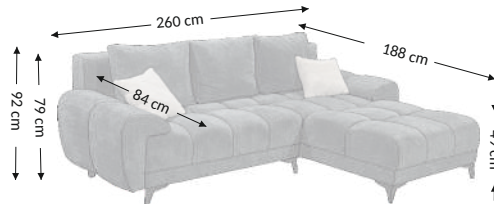

Dean 2F.URC

Model

Function

Overall dimensions

Width: 260 cm
Height: 92 cm
Depth: 188 cm

Construational dimensions

Body height: 79 cm
Seat height: 49 cm
Seat depth: 84 cm
Total depth incl. function: 188 cm
Sleeping height: 49 cm
Net sleeping surface: 125x192 cm
Gross sleeping surface: 125x192 cm

Product composition	Seat	Back
Bonell		
PU foam	×	×
S-shaped springs	×	×
Spring slats		
Elastic belts		
Decorative elements		

Function	
Configuration	left/right
Arm selection adjustment	
Back reinforcement	
Seat depth adjust	
Relax/Lying function	
Headrests	
Sleep function	×
Bed box	×

Cushions	Description	Number
Back	65x50 cm	3
Decorative		
Decorative	45x45 cm	2
Bolsters		

Legs	Decorative	Technical
Type	plactic	plastic
Color	black	black
Height (mm)	120	120
Number	4	8

Color variant	Description
Uran 02 schlamm/Lapit 16 anthrazit	95% Polyester, 5% Nylon/100% Polyester
Uran 03 dark grey/Lapit 03 silver	95% Polyester, 5% Nylon/100% Polyester
Uran 04 anthrazit/Lapit 03 silver	95% Polyester, 5% Nylon/100% Polyester
Uran 09 stone/Lapit 23 cream	95% Polyester, 5 % Nylon, 100% Polyester

Parcels dimensions (cm)					
No.	Lenght	Width	Height	Weight (kg)	Vol. (m ³)
1.	76	104	193	68,2	1,53
2.	60	88	132	49,5	0,70
3.					
Total volume (m ³)					2,22