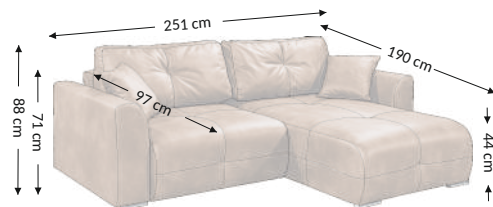

Dolan 2F.URC

Model

Function

Overall dimensions

Width: 251 cm
Height: 88 cm
Depth: 190 cm

Constructional dimensions

Body height: 71 cm
Seat height: 44 cm
Seat depth: 97 cm
Total depth incl. function: 190 cm
Sleeping height: 44 cm
Net sleeping surface: 135x200 cm
Gross sleeping surface: 135x200 cm

Product composition	Seat	Back
Bonell	×	×
PU foam	×	×
S-shaped springs	×	×
Spring slats		
Elastic belts		
Decorative elements		

Legs	Decorative	Technical
Type	plactic	plastic
Color	silver	black
Height (mm)	25	25
Number	4	10

Cushions	Description	Number
Back	97x48 cm	2
Decorative	44x44 cm	2
Decorative		
Bolsters		

Function	
Configuration	universal
Arm selection adjustment	
Back reinforcement	
Seat depth adjust	
Relax/Lying function	
Headrests	
Sleep function	×
Bed box	×

Parcels dimensions (cm)					
No.	Lenght	Width	Height	Weight (kg)	Vol. (m ³)
1.	77	106	187	84,5	1,53
2.	62	99	106	47,0	0,65
3.					
Total volume (m³)					2,18