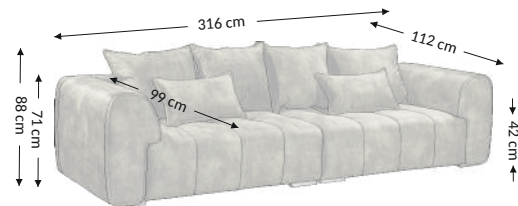

London 1,5S.1,5S

Model

Selected configurations

Overall dimensions

Width: 316 cm
Height: 88 cm
Depth: 112 cm

Construational dimensions

Body height: 71 cm
Seat height: 42 cm
Seat depth: 99 cm
Total depth incl. function:
Sleeping height: 42 cm
Net sleeping surface:
Gross sleeping surface:

Product composition	Seat	Back
Bonell		
PU foam	×	
S-shaped springs	×	×
Spring slats		
Elastic belts		×
Decorative elements		

Function	
Arm selection adjustment	
Back reinforcement	
Seat depth adjust	
Relax/Lying function	
Headrests	
Sleep function	
Bed box	

Cushions	Description	Number
Back	75x60 cm	2
Decorative	65x60 cm	2
Decorative	65x40 cm	2
Bolsters		

Packaging description				
Number of pieces per truck (80m ³)				28
Number of parcels per product				2
Assembling instructions	yes	×	no	
Maintenance instructions	yes	×	no	
Product assembled	yes		no	×
Legs assembled	yes		no	×
Armpads assembled	yes		no	×

Parcels dimensions (cm)					
No.	Lenght	Width	Height	Weight (kg)	Vol. (m ³)
1.	76	115	162	66,0	1,42
2.	76	115	162	66,0	1,42
3.					
Total volume (m ³)					2,84