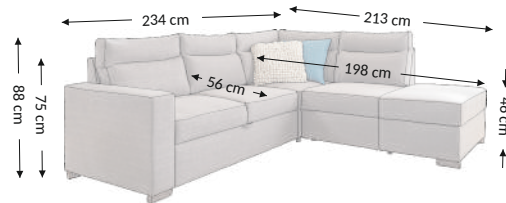

Itaca 2F.OTM.BK

Model

Selected configurations

Overall dimensions

Width: 234 cm
Height: 88 cm
Depth: 213 cm

Constructional dimensions

Body height: 75 cm
Seat height: 46 cm
Seat depth: 80 cm
Total depth incl. function: OTM-198, 2F-56 cm
Sleeping height: 46 cm
Net sleeping surface: 130x196 cm
Gross sleeping surface: 130x196 cm

Product composition	Seat	Back
Bonell		
PU foam	×	
S-shaped springs	×	
Spring slats		
Elastic belts		×
Decorative elements		

Legs	Decorative	Technical
Type	plactic	plastic
Color	black	black
Height (mm)	50	50
Number	4	2

Cushions	Description	Number
Back (constant)	67x50 mm	5
Decorative		
Decorative		
Bolsters		

Function	
Configuration	universal
Arm selecton adjustment	
Back reinforcement	
Seat depth adjust	
Relax/Lying function	
Headrests	
Sleep function	×
Bed box	×

Parcels dimensions (cm)					
No.	Lenght	Width	Height	Weight (kg)	Vol. (m ³)
1.	110	84	72	72,0	0,67
2.	137	82	85	60,0	0,95
3.	86	77	86	33,0	0,57
Total volume (m³)					2,19