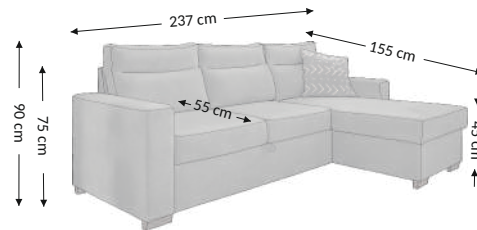

## Overall dimensions

Width: 237 cm  
Height: 90 cm  
Depth: 155 cm

## Construational dimensions

Body height: 75 cm  
Seat height: 45 cm  
Seat depth: 55 cm  
Total depth incl. function: 155 cm  
Sleeping height: 45 cm  
Net sleeping surface: 126x199 cm  
Gross sleeping surface: 126x199 cm

Product composition	Seat	Back
Bonell		
PU foam	×	
S-shaped springs	×	
Spring slats		
Elastic belts		×
Decorative elements		

Legs	Decorative	Technical
Type	plactic	plastic
Color	black	black
Height (mm)	50	50
Number	6	2

Parcels dimensions (cm)					
No.	Lenght	Width	Height	Weight (kg)	Vol. (m <sup>3</sup> )
1.	85	70	154	52,0	0,92
2.	86	89	136	52,3	1,04
3.					
<b>Total volume (m<sup>3</sup>)</b>					<b>1,96</b>