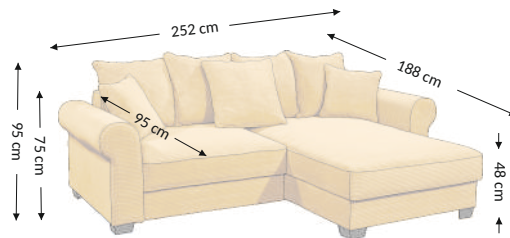

## Function

## Overall dimensions

Width: 252 cm  
Height: 95 cm  
Depth: 188 cm

## Constructional dimensions

Body height: 75 cm  
Seat height: 48 cm  
Seat depth: 95 cm  
Total depth incl. function: 188 cm  
Sleeping height: 48 cm  
Net sleeping surface: 140x200 cm  
Gross sleeping surface: 140x200 cm