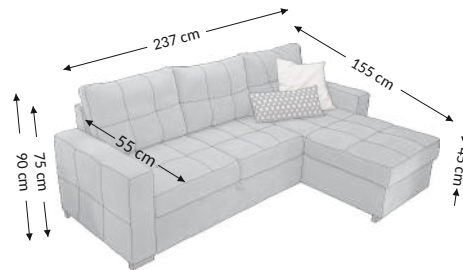

Adone 2F.URC.BK

Model

Function

Overall dimensions

Width: 237 cm
Height: 90 cm
Depth: 155 cm

Constructional dimensions

Body height: 75 cm
Seat height: 45 cm
Seat depth: 55 cm
Total depth incl. function: 155 cm
Sleeping height: 45 cm
Net sleeping surface: 126x199 cm
Gross sleeping surface: 126x199 cm

Product composition	Seat	Back
Bonell		
PU foam	×	
S-shaped springs	×	
Spring slats		
Elastic belts		×
Decorative elements		

Function	
Configuration	universal
Arm selection adjustment	
Back reinforcement	
Seat depth adjust	
Relax/Lying function	
Headrests	
Sleep function	×
Bed box	×

Legs	Decorative	Technical
Type	plactic	plastic
Color	black	black
Height (mm)	50	50
Number	6	2

Color variant	Description
Uran 02 schlamm	95% Polyester, 5% Nylon
Uran 03 dark grey	95% Polyester, 5% Nylon
Uran 04 anthrazit	95% Polyester, 5% Nylon
Uran 09 stone	95% Polyester, 5% Nylon
Uran 21 green	95% Polyester, 5% Nylon
Artemis 05 stone	100% Polyester
Artemis 11 night sky	100% Polyester
Artemis 14 anthrazit	100% Polyester
Artemis 18 silver	100% Polyester
Azar 13 grey	100% Polyester
Azar 19 anthrazit	100% Polyester
Azar 47 espresso	100% Polyester

Parcels dimensions (cm)					
No.	Lenght	Width	Height	Weight (kg)	Vol. (m ³)
1.	85	70	154	52,0	0,92
2.	86	89	136	52,3	1,04
3.					
Total volume (m³)					1,96