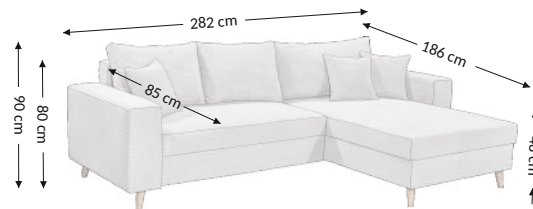

## Function

## Overall dimensions

Width: 282 cm  
Height: 92 cm  
Depth: 186 cm

## Construational dimensions

Body height: 80 cm  
Seat height: 48 cm  
Seat depth: 85 cm  
Total depth incl. function: 186 cm  
Sleeping height: 48 cm  
Net sleeping surface: 230x142 cm  
Gross sleeping surface: 230x142 cm

Parcels dimensions (cm)					
No.	Lenght	Width	Height	Weight (kg)	Vol. (m <sup>3</sup> )
1.	187	70	110	79,0	1,44
2.	130	82	60	48,0	0,68
3.					
<b>Total volume (m<sup>3</sup>)</b>					<b>2,12</b>