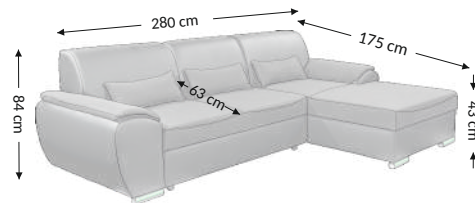

Antara

Model

Function

Overall dimensions

Width: 280 cm
Height: 84 cm
Depth: 175 cm

Constructional dimensions

Body height: 84 cm
Seat height: 43 cm
Seat depth: 63 cm
Total depth incl. function: 129 cm
Sleeping height: 43 cm
Net sleeping surface: 129x212 cm
Gross sleeping surface: 129x212 cm

Product composition	Seat	Back
Bonell		
PU foam	×	×
S-shaped springs	×	×
Spring slats		
Elastic belts		
Decorative elements		

Function	
Configuration	left/right
Arm selecton adjustment	
Back reinforcement	
Seat depth adjust	
Relax/Lying function	
Headrests	
Sleep function	×
Bed box	×

Cushions	Description	Number
Back		
Decorative		
Decorative		
Bolsters	27x58 cm	3

Legs	Decorative	Technical
Type	plactic	plastic
Color	silver	black
Height (mm)	50	50
Number	3	4

Color variant	Description
Lederl Schwarz/Inari 96 anthrazit	100% Polyurethane/100% Polypropylene
Lederl Dunkelbraun/Inari 28 dunkelbraun	100% Polyurethane/100% Polypropylene
Lederl Schlamm/Inari 96 anthrazit	100% Polyurethane/100% Polypropylene
Lederl Weiss/Inari 96 anthrazit	100% Polyurethane/100% Polypropylene
Lederl Schwarz/Inari 100 schwarz	100% Polyurethane/100% Polypropylene
Lederl Weiss/Inari 100 schwarz	100% Polyurethane/100% Polypropylene
Lederl Schwarz/Inari 91 grau	100% Polyurethane/100% Polypropylene

Parcels dimensions (cm)					
No.	Lenght	Width	Height	Weight (kg)	Vol. (m ³)
1.	178	105	80	63,0	1,50
2.	178	109	80	79,0	1,55
3.					
Total volume (m³)					3,05