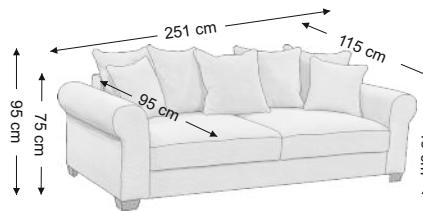

## Function

## Overall dimensions

Width: 251 cm  
Height: 95 cm  
Depth: 115 cm

## Constructional dimensions

Body height: 75 cm  
Seat height: 48 cm  
Seat depth: 95 cm  
Total depth incl. function: 165 cm  
Sleeping height: 48 cm  
Net sleeping surface: 198x165 cm  
Gross sleeping surface: 198x165 cm

Parcels dimensions (cm)					
No.	Lenght	Width	Height	Weight (kg)	Vol. (m <sup>3</sup> )
1.	50	100	200	57,0	1,00
2.	66	69	200	55,0	0,91
3.					
Total volume (m <sup>3</sup> )					1,91