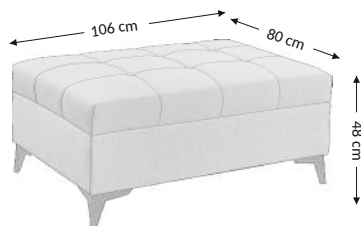

Korsika

1,5 S.REC & HOCKER

Model

Selected configurations

Overall dimensions

Width: 249 cm
Height: 91 cm
Głębokość: 175 cm

Constructional dimensions

Body height: 75 cm
Seat height: 48 cm
Seat depth: 80 cm
Total depth incl. function:
Sleeping height: 48 cm
Net sleeping surface:
Gross sleeping surface:

Parcels dimensions (cm)					
No.	Lenght	Width	Height	Weight (kg)	Vol. (m ³)
1.	125	68	176	63,0	1,50
2.	75	98	138	56,3	1,01
3.					
Total volume (m³)					2,51

Korsika HOCKER

Model

Selected configurations

Overall dimensions

Width: 106 cm
Height: 48 cm
Głębokość: 80 cm

Construational dimensions

Body height:
Seat height: 48 cm
Seat depth: 80 cm
Total depth incl. function:
Sleeping height:
Net sleeping sufrage:
Gross sleeping sufrage: