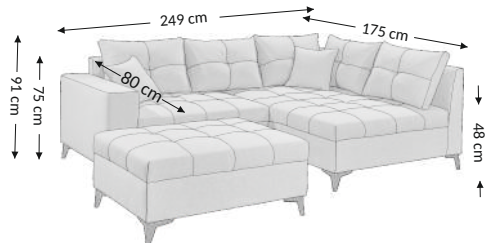

Korsika

1,5 S.REC & HOCKER

Model

Selected configurations

Overall dimensions

Width: 249 cm
Height: 91 cm
Głębokość: 175 cm

Constructional dimensions

Body height: 75 cm
Seat height: 48 cm
Seat depth: 80 cm
Total depth incl. function:
Sleeping height: 48 cm
Net sleeping surface:
Gross sleeping surface:

Product composition	Seat	Back
Bonell		
PU foam	×	
S-shaped springs	×	
Spring slats		
Elastic belts		
Decorative elements		

Legs	Decorative	Technical
Type	plactic	
Color	black	
Height (mm)	120	
Number	12	

Cushions	Description	Number
Back	70x50 cm	5
Decorative	35x35 cm	2
Decorative	45x45 cm	1
Bolsters		

Function	
Configuration	left/right
Arm selection adjustment	
Back reinforcement	
Seat depth adjust	
Relax/Lying function	
Headrests	
Sleep function	
Bed box	

Width: 106 cm
Height: 48 cm
Głębokość: 80 cm

Construational dimensions

Body height:
Seat height: 48 cm
Seat depth: 80 cm
Total depth incl. function:
Sleeping height:
Net sleeping sufrage:
Gross sleeping sufrage: