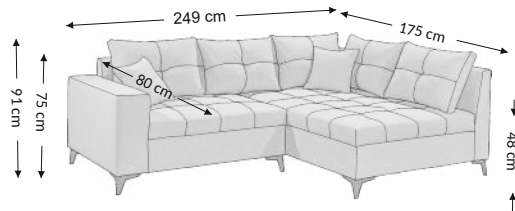

## Overall dimensions

Width: 249 cm  
Height: 91 cm  
Głębokość: 175 cm

## Constructional dimensions

Body height: 75 cm  
Seat height: 48 cm  
Seat depth: 80 cm  
Total depth incl. function:  
Sleeping height: 48 cm  
Net sleeping surface:  
Gross sleeping surface:

Product composition	Seat	Back
Bonell		
PU foam	×	
S-shaped springs	×	
Spring slats		
Elastic belts		
Decorative elements		

Legs	Decorative	Technical
Type	plastic	
Color	black	
Height (mm)	120	
Number	8	

Cushions	Description	Number
Back	70x50 cm	5
Decorative	35x35 cm	2
Decorative	45x45 cm	1
Bolsters		

Function	
Configuration	left/right
Arm selecton adjustment	
Back reinforcement	
Seat depth adjust	
Relax/Lying function	
Headrests	
Sleep function	
Bed box	

### Parcels dimensions (cm)

No.	Lenght	Width	Height	Weight (kg)	Vol. (m <sup>3</sup> )
1.	123	66	176	61,0	1,43
2.	72	98	131	52,7	0,92
3.					
<b>Total volume (m<sup>3</sup>)</b>					<b>2,35</b>