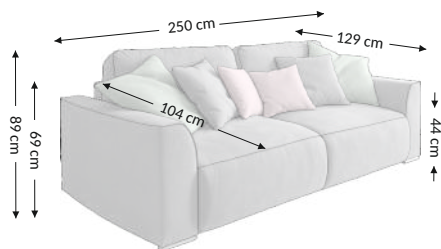

## Overall dimensions

Width: 250 cm  
Height: 89 cm  
Depth: 129 cm

## Constructional dimensions

Body height: 69 cm  
Seat height: 44 cm  
Seat depth: 89 cm  
Total depth incl. funktion: 160 cm  
Sleeping height: 44 cm  
Net sleeping surface: 160x197 cm  
Gross sleeping surface: 160x197 cm

Cushions	Description	Number
Back	95x45 cm	2
Decorative	60x60 cm	2
Decorative	52x52 cm	2
Decorative	43x43 cm	2

Legs	Decorative	Technical
Type	plastic	plastic
Color	silver	black
Height (mm)	25	25
Number	2	10

Parcels dimensions (cm)					
No.	Lenght	Width	Height	Weight (kg)	Vol. (m <sup>3</sup> )
1.	43	112	200	61,0	0,96
2.	74	72	200	59,0	1,07
3.					
Total volume (m <sup>3</sup> )					2,03