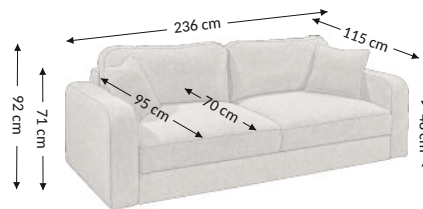

## Function

## Overall dimensions

Width: 236 cm  
Height: 92 cm  
Depth: 115 cm

## Construational dimensions

Body height: 71 cm  
seat height: 48 cm  
Seat depth: 70 cm (95 cm)  
Total depth incl. functions: 158 cm  
Sleeping height: 48 cm  
Net sleeping sufrage: 158x196 cm  
Gross sleeping sufrage: 158x196 cm

Parcels dimensions (cm)					
No.	Lenght	Width	Height	Weight (kg)	Vol. (m <sup>3</sup> )
1.	20	48	96	70,0	0,09
2.	198	73	57	88,0	0,82
3.					
<b>Total volume (m<sup>3</sup>)</b>					<b>0,91</b>