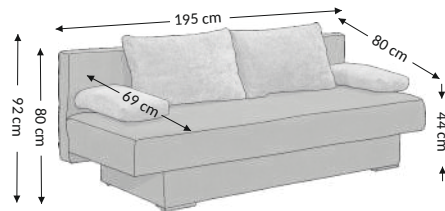

Bettina 3DL Lux

Model

Overall dimensions

Width: 195 cm
Height: 92 cm
Depth: 80 cm

Construational dimensions

Body height: 80 cm
seat height: 44 cm
Seat depth: 69 cm
Total depth incl. functions: 132 cm
Sleeping height: 44 cm
Net sleeping sufrage: 132x195 cm
Gross sleeping sufrage: 132x195 cm

Product composition	Seat	Back
Bonell		
PU foam	×	×
S-shaped springs	×	
Spring slats		
Elastic belts		
Decorative elements		

Function	
Arm selecton adjustment	
Back reinforcement	
Seat depth adjust	
Relax/Lying function	
Headrests	
Sleep function	×
Bed box	×

Cushions	Description	Number
Back	65x46 cm	2
Decorative		
Decorative		
Bolsters	53x26 cm	2

Legs	Decorative	Technical
Type	plastic	plastic
Color	black	black
Height (mm)	25	100
Number	2	4

Color variant	Description
Enjoy 09 khaki/Genesis 07 stone	100% Polyester
Enjoy 25 black/Genesis 21 anthrazit	100% Polyester
Enjoy 40 mustard/Genesis 10 golden yellow	100% Polyester
Enjoy 43 teal/Genesis 14 pacyfic	100% Polyester
Enjoy 45 light grey/Genesis 19 silver	100% Polyester

Parcels dimensions (cm)					
No.	Lenght	Width	Height	Weight (kg)	Vol. (m ³)
1.	199	66	63	76,0	0,83
2.					
3.					
Total volume (m ³)					0,83