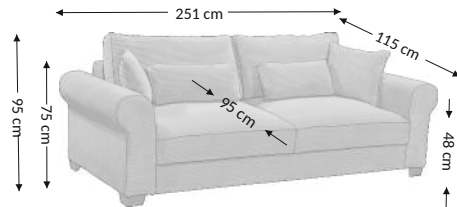

Angelina 3DL Lux

Model

Function

Overall dimensions

Width: 251 cm
Height: 95 cm
Depth: 115 cm

Construational dimensions

Body height: 75 cm
Seat height: 48 cm
Seat depth: 95 cm
Total depth incl. function: 165 cm
Sleeping height: 48 cm
Net sleeping surface: 198x165 cm
Gross sleeping surface: 198x165 cm

Product composition	Seat	Back
Bonell	×	×
PU foam	×	×
S-shaped springs	×	×
Spring slats		
Elastic belts		
Decorative elements		

Function	
Arm selection adjustment	
Back reinforcement	
Seat depth adjust	
Relax/Lying function	
Headrests	
Sleep function	×
Bed box	×

Legs	Decorative	Technical
Type	plastic	plastic
Color	black	black
Height (mm)	70	70
Number	4	6

Color variant	Description
Zoom 01 cream	92% Polyester, 8% Nylon
Zoom 06 mocca	92% Polyester, 8% Nylon
Zoom 09 mustard	92% Polyester, 8% Nylon
Zoom 11 winter moss	92% Polyester, 8% Nylon
Zoom 16 flamingo	92% Polyester, 8% Nylon
Zoom 19 dove	92% Polyester, 8% Nylon
Zoom 21 ash	92% Polyester, 8% Nylon

Parcels dimensions (cm)					
No.	Lenght	Width	Height	Weight (kg)	Vol. (m ³)
1.	50	100	200	57,0	1,00
2.	66	69	200	55,0	0,91
3.					
Total volume (m³)					1,91