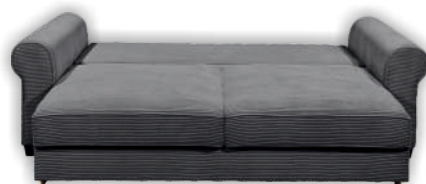

Angelina 3DL Lux

Model

Function

Overall dimensions

Width: 251 cm
Height: 95 cm
Depth: 115 cm

Construational dimensions

Body height: 75 cm
Seat height: 48 cm
Seat depth: 95 cm
Total depth incl. function: 165 cm
Sleeping height: 48 cm
Net sleeping surface: 198x165 cm
Gross sleeping surface: 198x165 cm

Product composition	Seat	Back
Bonell	×	×
PU foam	×	×
S-shaped springs	×	×
Spring slats		
Elastic belts		
Decorative elements		

Function	
Arm selection adjustment	
Back reinforcement	
Seat depth adjust	
Relax/Lying function	
Headrests	
Sleep function	×
Bed box	×

Legs	Decorative	Technical
Type	plastic	plastic
Color	black	black
Height (mm)	70	70
Number	4	6

Color variant	Description
Zoom 01 cream	92% Polyester, 8% Nylon
Zoom 06 mocca	92% Polyester, 8% Nylon
Zoom 09 mustard	92% Polyester, 8% Nylon
Zoom 11 winter moss	92% Polyester, 8% Nylon
Zoom 16 flamingo	92% Polyester, 8% Nylon
Zoom 19 dove	92% Polyester, 8% Nylon
Zoom 21 ash	92% Polyester, 8% Nylon