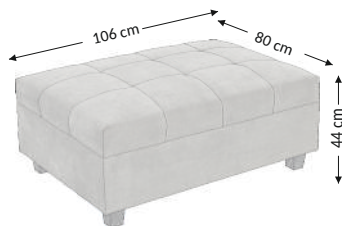

### Overall dimensions

Width: 249 cm  
Height: 87 cm  
Głębokość: 175 cm

### Construational dimensions

Body height: 71 cm  
Seat height: 44 cm  
Seat depth: 80 cm  
Total depth incl. function:  
Sleeping height: 44 cm  
Net sleeping surface:  
Gross sleeping surface:

Product composition	Seat	Back
Bonell		
PU foam	×	
S-shaped springs	×	
Spring slats		
Elastic belts		
Decorative elements		

## Overall dimensions

Width: 106 cm  
Height: 44 cm  
Depth: 80 cm

## Construational dimensions

Body height:  
Seat height: 44 cm  
Seat depth: 80 cm  
Total depth incl. function:  
Sleeping height:  
Net sleeping sufrage:  
Gross sleeping sufrage:

Product composition	Seat	Back
Bonell		
PU foam	×	
S-shaped springs	×	
Spring slats		
Elastic belts		
Decorative elements		