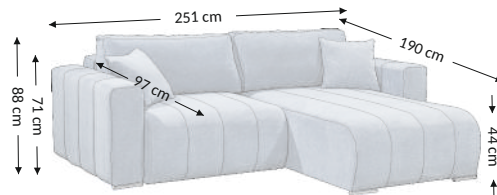

Trischa 2F.URC

Model

Function

Overall dimensions

Width: 251 cm
Height: 88 cm
Depth: 190 cm

Construational dimensions

Body height: 71 cm
Seat height: 44 cm
Seat depth: 97 cm
Total depth incl. function: 190 cm
Sleeping height: 44 cm
Net sleeping surface: 135x200 cm
Gross sleeping surface: 135x200 cm

Product composition	Seat	Back
Bonell	×	×
PU foam	×	×
S-shaped springs	×	×
Spring slats		
Elastic belts		
Decorative elements		

Legs	Decorative	Technical
Type	plastic	plastic
Color	silver	black
Height (mm)	25	25
Number	4	10

Cushions	Description	Number
Back	97x48 cm	2
Decorative		
Decorative	44x44 cm	2
Bolsters		

Function	
Configuration	universal
Arm selection adjustment	
Back reinforcement	
Seat depth adjust	
Relax/Lying function	
Headrests	
Sleep function	×
Bed box	×

Parcels dimensions (cm)					
No.	Lenght	Width	Height	Weight (kg)	Vol. (m ³)
1.	77	106	187	84,7	1,53
2.	62	99	106	47,0	0,65
3.					
Total volume (m³)					2,18