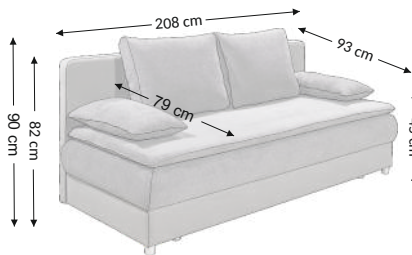

Svenja 3DL Lux

Model

Function

Overall dimensions

Width: 208 cm
Height: 90 cm
Depth: 93 cm

Construational dimensions

Body height: 82 cm
Seat height: 45 cm
Seat depth: 79 cm
Total depth incl. function: 158 cm
Sleeping height: 45 cm
Net sleeping surface: 203x158 cm
Gross sleeping surface: 203x158 cm

Product composition	Seat	Back
Bonell	×	×
PU foam	×	×
S-shaped springs		
Spring slats		
Elastic belts		
Decorative elements		

Function	
Arm selecton adjustment	
Back reinforcement	
Seat depth adjust	
Relax/Lying function	
Headrests	
Sleep function	×
Bed box	×

Cushions	Description	Number
Back	50x55 cm	2
Decorative		
Decorative	35x65 cm	2
Bolsters		

Legs	Decorative	Technical
Type	plastic	plastic
Color	silver	black
Height (mm)	50	80
Number	2	6

Color variant	Description
Lana 26 braun-beige/Bonn 23 beige	100% Polyester/96% Polyester, 4% Nylon
Lana 26 braun-beige/Bonn 27 brown	100% Polyester/96% Polyester, 4% Nylon
Lana 95 grau/Bonn 95 dark grey	100% Polyester/96% Polyester, 4% Nylon
Lana 100 schwarz/Bonn 96 anthrazit	100% Polyester/96% Polyester, 4% Nylon

Parcels dimensions (cm)					
No.	Lenght	Width	Height	Weight (kg)	Vol. (m ³)
1.	210	85	47	45,0	0,84
2.	210	97	37	45,0	0,75
3.					
Total volume (m³)					1,59