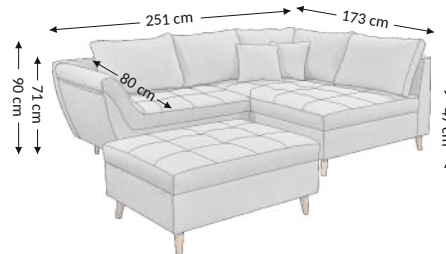

### Overall dimensions

Width: 251 cm  
Height: 90 cm  
Głębokość: 173 cm

### Construational dimensions

Body height: 71 cm  
Seat height: 48 cm  
Seat depth: 80 cm  
Total depth incl. function:  
Sleeping height: 48 cm  
Net sleeping surface:  
Gross sleeping surface:

Product composition	Seat	Back
Bonell		
PU foam	×	
S-shaped springs	×	
Spring slats		
Elastic belts		
Decorative elements		

Parcels dimensions (cm)					
No.	Lenght	Width	Height	Weight (kg)	Vol. (m <sup>3</sup> )
1.	66	181	125	71,0	1,49
2.	72	131	98	58,0	0,92
3.					
Total volume (m <sup>3</sup> )					2,41