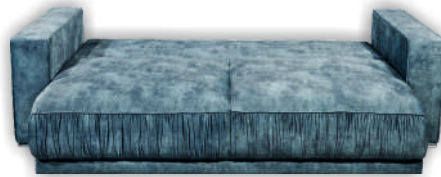

## Overall dimensions

Width: 250 cm  
Height: 87 cm  
Depth: 115 cm

## Construational dimensions

Body height: 69 cm  
Seat height: 44 cm  
Seat depth: 106 cm  
Total depth incl. function: 169 cm  
Sleeping height: 44 cm  
Net sleeping surface: 197x160 cm  
Gross sleeping surface: 197x160 cm