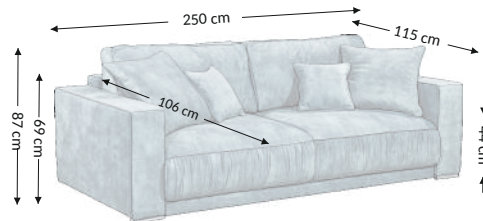

## Function

## Overall dimensions

Width: 250 cm  
Height: 87 cm  
Depth: 115 cm

## Construational dimensions

Body height: 69 cm  
Seat height: 44 cm  
Seat depth: 106 cm  
Total depth incl. function: 169 cm  
Sleeping height: 44 cm  
Net sleeping surface: 197x160 cm  
Gross sleeping surface: 197x160 cm

Parcels dimensions (cm)					
No.	Lenght	Width	Height	Weight (kg)	Vol. (m <sup>3</sup> )
1.	45	103	200	58,5	0,93
2.	72	72	202	54,0	1,05
3.					
Total volume (m <sup>3</sup> )					1,97