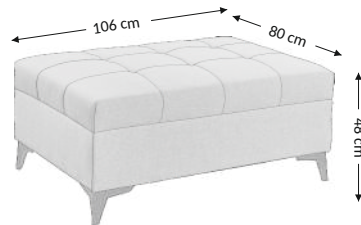

Korsika HOCKER

Model

Selected configurations

Overall dimensions

Width: 106 cm
Height: 48 cm
Głębokość: 80 cm

Construational dimensions

Body height:
Seat height: 48 cm
Seat depth: 80 cm
Total depth incl. function:
Sleeping height:
Net sleeping sufrage:
Gross sleeping sufrage:

Product composition	Seat	Back
Bonell		
PU foam	×	
S-shaped springs	×	
Spring slats		
Elastic belts		
Decorative elements		

Function	
Arm selection adjustment	
Back reinforcement	
Seat depth adjust	
Relax/Lying function	
Headrests	
Sleep function	
Bed box	

Legs	Decorative	Technical
Type	plactic	
Color	black	
Height (mm)	120	
Number	4	

Color variant	Description
Nordic 02 linen	100% Polyester
Nordic 05 antelope	100% Polyester
Nordic 08 golden yellow	100% Polyester
Nordic 09 olive	100% Polyester
Nordic 12 ice blue	100% Polyester
Nordic 14 silver	100% Polyester
Nordic 15 grey	100% Polyester
Nordic 16 ash	100% Polyester
Nordic 18 graphite	100% Polyester

Parcels dimensions (cm)					
No.	Lenght	Width	Height	Weight (kg)	Vol. (m ³)
1.	112	82	40	20,5	0,37
2.					
3.					
Total volume (m³)					0,37