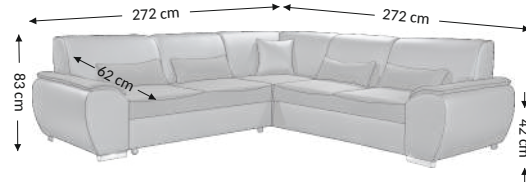

Antara KOMBI

Model

Function

Overall dimensions

Width: 272 cm
Height: 83 cm
Depth: 272 cm

Constructional dimensions

Body height: 83 cm
Seat height: 42 cm
Seat depth: 62 cm
Total depth incl. function: 272 cm
Sleeping height: 42 cm
Net sleeping surface: 129x202 cm
Gross sleeping surface: 129x202 cm

Product composition	Seat	Back
Bonell		
PU foam	×	×
S-shaped springs	×	×
Spring slats		
Elastic belts		
Decorative elements		

Function	
Configuration	universal
Arm selecton adjustment	
Back reinforcement	
Seat depth adjust	
Relax/Lying function	
Headrests	
Sleep function	×
Bed box	×

Cushions	Description	Number
Back		
Decorative	38x38 cm	1
Decorative		
Bolsters	27x60 cm	4

Legs	Decorative	Technical
Type	plactic	plastic
Color	silver	black
Height (mm)	50	50
Number	2	2

Color variant	Description
Lederl Schwarz/Inari 96 anthrazit	100% Polyuretahane/100% Polypropylene
Lederl Dunkelbraun/Inari 28 dunkelbraun	100% Polyuretahane/100% Polypropylene
Lederl Schlamm/Inari 96 anthrazit	100% Polyuretahane/100% Polypropylene
Lederl Weiss/Inari 96 anthrazit	100% Polyuretahane/100% Polypropylene
Lederl Schwarz/Inari 100 schwarz	100% Polyuretahane/100% Polypropylene
Lederl Weiss/Inari 100 schwarz	100% Polyuretahane/100% Polypropylene

Parcels dimensions (cm)					
No.	Lenght	Width	Height	Weight (kg)	Vol. (m ³)
1.	178	105	80	64,0	1,50
2.	178	105	80	63,0	1,50
3.	100	100	84	33,0	0,84
Total volume (m³)					3,84