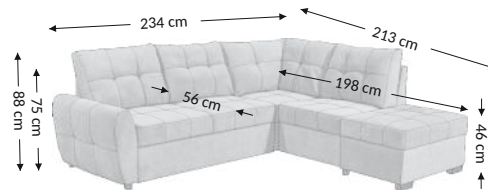

Adonis 2F.OTM.BK

Model

Function

Overall dimensions

Width: 237 cm
Height: 90 cm
Depth: 135 cm

Constructional dimensions

Body height: 75 cm
Seat height: 45 cm
Seat depth: OTM-126 cm, 2F-57 cm
Total depth incl. function: 151 cm
Sleeping height: 45 cm
Net sleeping surface: 123x199 cm
Gross sleeping surface: 123x199 cm

Product composition	Seat	Back
Bonell		
PU foam	×	
S-shaped springs	×	
Spring slats		
Elastic belts		×
Decorative elements		

Legs	Decorative	Technical
Type	plastic	plastic
Color	black	black
Height (mm)	50	50
Number	4	2

Cushions	Description	Number
Back	67x50 cm	5
Decorative		
Decorative		
Bolsters		

Function	
Configuration	universal
Arm selection adjustment	
Back reinforcement	
Seat depth adjust	
Relax/Lying function	
Headrests	
Sleep function	×
Bed box	×

Parcels dimensions (cm)					
No.	Lenght	Width	Height	Weight (kg)	Vol. (m ³)
1.	110	84	72	72,0	0,67
2.	137	82	85	60,0	0,95
3.	86	77	86	33,0	0,57
Total volume (m³)					2,19