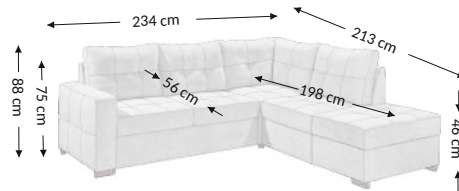

Adone 2F.OTM.BK

Model

Function

Overall dimensions

Width: 237 cm
Height: 90 cm
Depth: 135 cm

Constructional dimensions

Body height: 75 cm
Seat height: 45 cm
Seat depth: OTM-126 cm, 2F-57 cm
Total depth incl. function: 151 cm
Sleeping height: 45 cm
Net sleeping surface: 123x199 cm
Gross sleeping surface: 123x199 cm

Product composition	Seat	Back
Bonell		
PU foam	×	
S-shaped springs	×	
Spring slats		
Elastic belts		×
Decorative elements		

Legs	Decorative	Technical
Type	plactic	plastic
Color	wood	black
Height (mm)	50	50
Number	4	2

Cushions	Description	Number
Back (constant)	67x50 cm	5
Decorative		
Decorative		
Bolsters		

Function	
Configuration	universal
Arm selection adjustment	
Back reinforcement	
Seat depth adjust	
Relax/Lying function	
Headrests	
Sleep function	×
Bed box	×

Parcels dimensions (cm)					
No.	Lenght	Width	Height	Weight (kg)	Vol. (m ³)
1.	110	84	72	72,0	0,67
2.	137	82	85	60,0	0,95
3.	86	77	86	33,0	0,57
Total volume (m³)					2,19