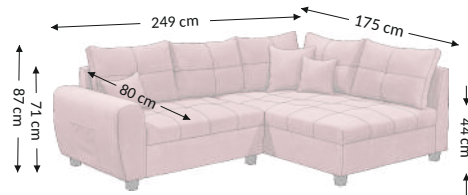

Lea 1,5 S.REC

Model

Selected configurations

Overall dimensions

Width: 249 cm
Height: 87 cm
Głębokość: 175 cm

Constructional dimensions

Body height: 71 cm
Seat height: 44 cm
Seat depth: 80 cm
Total depth incl. function:
Sleeping height: 44 cm
Net sleeping surface:
Gross sleeping surface:

Product composition	Seat	Back
Bonell		
PU foam	×	
S-shaped springs	×	
Spring slats		
Elastic belts		
Decorative elements		

Legs	Decorative	Technical
Type	plactic	
Color	black	
Height (mm)	80	
Number	8	

Cushions	Description	Number
Back	70x50 cm	5
Decorative	35x35 cm	2
Decorative	45x45 cm	1
Bolsters		

Function	
Configuration	left/right
Arm selecton adjustment	
Back reinforcement	
Seat depth adjust	
Relax/Lying function	
Headrests	
Sleep function	
Bed box	

Parcels dimensions (cm)					
No.	Lenght	Width	Height	Weight (kg)	Vol. (m ³)
1.	123	66	176	61,0	1,43
2.	72	98	131	52,7	0,92
3.					
Total volume (m ³)					2,35