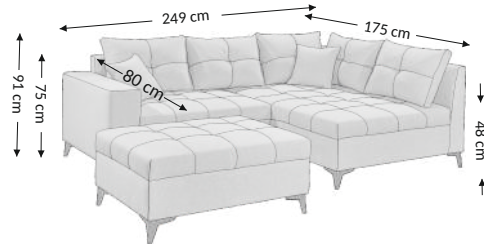

Korsika

1,5 S.REC & HOCKER

Model

Selected configurations

Overall dimensions

Width: 249 cm
Height: 91 cm
Głębokość: 175 cm

Constructional dimensions

Body height: 75 cm
Seat height: 48 cm
Seat depth: 80 cm
Total depth incl. function:
Sleeping height: 48 cm
Net sleeping surface:
Gross sleeping surface:

Product composition	Seat	Back
Bonell		
PU foam	×	
S-shaped springs	×	
Spring slats		
Elastic belts		
Decorative elements		

Legs	Decorative	Technical
Type	plactic	
Color	black	
Height (mm)	120	
Number	12	

Cushions	Description	Number
Back	70x50 cm	5
Decorative	35x35 cm	2
Decorative	45x45 cm	1
Bolsters		

Function	
Configuration	left/right
Arm selection adjustment	
Back reinforcement	
Seat depth adjust	
Relax/Lying function	
Headrests	
Sleep function	
Bed box	

Parcels dimensions (cm)					
No.	Lenght	Width	Height	Weight (kg)	Vol. (m ³)
1.	125	68	176	63,0	1,50
2.	75	98	138	56,3	1,01
3.					
Total volume (m³)					2,51