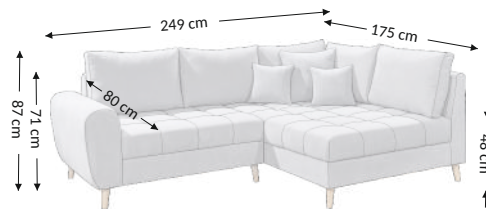

Alice

1,5 S.REC

Model

Selected configurations

Overall dimensions

Width: 249 cm
Height: 87 cm
Depth: 175 cm

Constructional dimensions

Body height: 71 cm
Seat height: 48 cm
Seat depth: 80 cm
Total depth incl. function:
Sleeping height: 48 cm
Net sleeping surface:
Gross sleeping surface:

Product composition	Seat	Back
Bonell		
PU foam	×	
S-shaped springs	×	
Spring slats		
Elastic belts		
Decorative elements		

Legs	Decorative	Technical
Type	wood	
Color		
Height (mm)	130	
Number	8	

Cushions	Description	Number
Back	70x50 cm	5
Decorative sofa	35x35 cm	2
Decorative sofa	45x45 cm	1
Bolsters		

Function	
Configuration	left/right
Arm selection adjustment	
Back reinforcement	
Seat depth adjust	
Relax/Lying function	
Headrests	
Sleep function	
Bed box	

Color variant	Description
Soro 23 sand	100% Polyester
Soro 24 stone	100% Polyester
Soro 41 safran	100% Polyester
Soro 90 light grey	100% Polyester
Soro 91 schlamm	100% Polyester
Soro 97 anthracite	100% Polyester

Parcels dimensions (cm)					
No.	Lenght	Width	Height	Weight (kg)	Vol. (m ³)
1.	123	66	176	61,0	1,43
2.	72	98	131	52,7	0,92
3.					
Total volume (m ³)					2,35