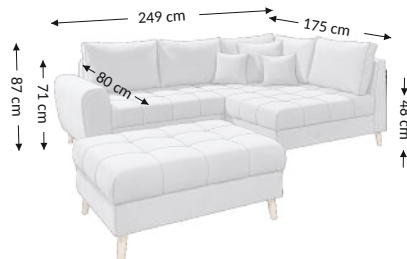

Alice

1,5 S.REC & HOCKER

Model

Selected configurations

Overall dimensions

Width: 249 cm
Height: 87 cm
Depth: 175 cm

Construational dimensions

Body height: 71 cm
Seat height: 48 cm
Seat depth: 80 cm
Total depth incl. function:
Sleeping height: 48 cm
Net sleeping surface:
Gross sleeping surface:

Product composition	Seat	Back
Bonell		
PU foam	×	
S-shaped springs	×	
Spring slats		
Elastic belts		
Decorative elements		

Legs	Decorative	Technical
Type	wood	
Color		
Height (mm)	130	
Number	12	

Cushions	Description	Number
Back	70x50 cm	5
Decorative	35x35 cm	2
Decorative	45x45 cm	1
Bolsters		

Function	
Configuration	left/right
Arm selection adjustment	
Back reinforcement	
Seat depth adjust	
Relax/Lying function	
Headrests	
Sleep function	
Bed box	

Color variant	Description
Soro 23 sand	100% Polyester
Soro 24 stone	100% Polyester
Soro 41 safran	100% Polyester
Soro 90 light grey	100% Polyester
Soro 91 schlamm	100% Polyester
Soro 97 anthracite	100% Polyester

Parcels dimensions (cm)					
No.	Lenght	Width	Height	Weight (kg)	Vol. (m ³)
1.	125	68	176	63,0	1,50
2.	75	98	138	56,3	1,01
3.					
Total volume (m³)					2,51