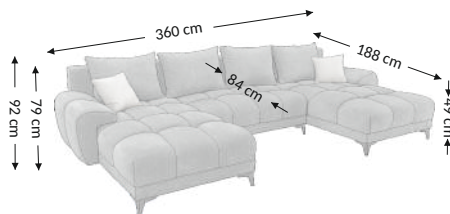

Dean U REC.2F.REC

Model

Function

Overall dimensions

Width: 360 cm
Height: 92 cm
Depth: 188 cm

Construational dimensions

Body height: 79 cm
Seat height: 49 cm
Seat depth: 84 cm
Total depth incl. function: 188 cm
Sleeping height: 49 cm
Net sleeping surface: 293x125 cm
Gross sleeping surface: 293x125 cm

Product composition	Seat	Back
Bonell		
PU foam	×	×
S-shaped springs	×	×
Spring slats		
Elastic belts		
Decorative elements		

Function	
Arm selection adjustment	
Back reinforcement	
Seat depth adjust	
Relax/Lying function	
Headrests	
Sleep function	×
Bed box	×

Cushions	Description	Number
Back	65x50 cm	4
Decorative		
Decorative	45x45 cm	2
Bolsters		

Legs	Decorative	Technical
Type	plactic	plastic
Color	black	black
Height (mm)	120	120
Number	6	8

Color variant	Description
Raven 06 silver/Lapit 03 silver	95% Polyester, 5% Nylon/100% Polyester
Raven 16 anthrazit/Lapit 03 silver	95% Polyester, 5% Nylon/100% Polyester
Raven 22 cream/Lapit 44 cognac	95% Polyester, 5% Nylon/100% Polyester
Raven 80 mint/Lapit 03 silver	95% Polyester, 5 % Nylon, 100% Polyester

Parcels dimensions (cm)					
No.	Lenght	Width	Height	Weight (kg)	Vol. (m ³)
1.	60	88	132	49,5	0,70
2.	76	104	193	68,2	1,53
3.	76	104	193	68,2	1,53
Total volume (m ³)					3,75