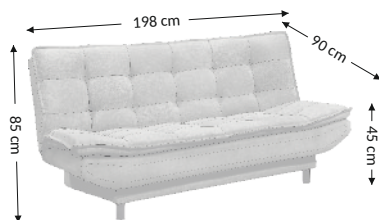

Patch 2

Model

Function

Overall dimensions

Width: 198 cm
Height: 85 cm
Depth: 90 cm

Constructional dimensions

Body height: 85 cm
Seat height: 45 cm
Seat depth: 59 cm
Total depth incl. function: 118 cm
Sleeping height: 45 cm
Net sleeping surface: 112x188 cm
Gross sleeping surface: 112x188 cm

Product composition	Seat	Back
Bonell		
PU foam	×	×
S-shaped springs		
Spring slats		
Elastic belts		
Decorative elements		

Function	
Arm selection adjustment	
Back reinforcement	
Seat depth adjust	
Relax/Lying function	
Headrests	
Sleep function	×
Bed box	×

Legs	Decorative	
Type	plactic	
Color	silver	
Height (mm)	100	
Number	2	

Color variant	Description
Uran 01 silver	95% Polyester, 5% Nylon
Uran 02 schlamm	95% Polyester, 5% Nylon
Uran 03 dark grey	95% Polyester, 5% Nylon
Uran 04 anthrazit	95% Polyester, 5% Nylon
Uran 05 denim	95% Polyester, 5% Nylon
Uran 06 sand	95% Polyester, 5% Nylon
Uran 09 stone	95% Polyester, 5% Nylon
Uran 15 berry	95% Polyester, 5% Nylon
Uran 17 senf	95% Polyester, 5% Nylon
Uran 21 grun	95% Polyester, 5% Nylon

Parcels dimensions (cm)					
No.	Lenght	Width	Height	Weight (kg)	Vol. (m ³)
1.	48	123	200	61,0	1,18
2.					
3.					
Total volume (m ³)					1,18