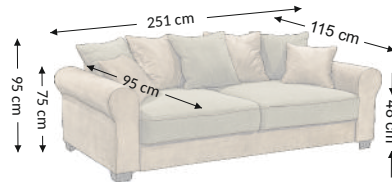

Aurelia 3DL Lux

Model

Function

Overall dimensions

Width: 251 cm
Height: 95 cm
Depth: 115 cm

Constructional dimensions

Body height: 75 cm
Seat height: 48 cm
Seat depth: 95 cm
Total depth incl. function: 165 cm
Sleeping height: 48 cm
Net sleeping surface: 198x165 cm
Gross sleeping surface: 198x165 cm

Product composition	Seat	Back
Bonell	×	×
PU foam	×	×
S-shaped springs	×	×
Spring slats		
Elastic belts		
Decorative elements		

Function	
Arm selection adjustment	
Back reinforcement	
Seat depth adjust	
Relax/Lying function	
Headrests	
Sleep function	×
Bed box	×

Cushions	Description	Number
Back	55x55 cm	5
Decorative		
Decorative	45x45 cm	2
Bolsters		

Legs	Decorative	Technical
Type	plastic	plastic
Color	black	black
Height (mm)	70	70
Number	4	6

Color variant	Description
Salvador 01 cream/Brego 31 cream	100% Polyester
Salvador 04 espresso/Brego 40 espresso	100% Polyester
Salvador 05 aubergine/Brego 93 aubergine	100% Polyester
Salvador 09 okra/Brego 68 safran	100% Polyester
Salvador 10 olive/Brego 77 olive	100% Polyester
Salvador 14 grey/Brego 09 grey	100% Polyester
Salvador 15 anthrazit/Brego 07 silver	100% Polyester

Parcels dimensions (cm)					
No.	Lenght	Width	Height	Weight (kg)	Vol. (m ³)
1.	50	100	200	57,0	1,00
2.	66	69	200	55,0	0,91
3.					
Total volume (m³)					1,91