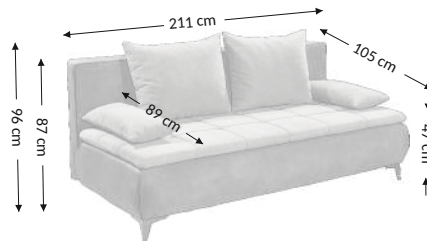

## Function

## Overall dimensions

Width: 211 cm  
Height: 96 cm  
Depth: 105 cm

## Construational dimensions

Body height: 87 cm  
Seat height: 47 cm  
Seat depth: 89 cm  
Total depth incl. function: 165 cm  
Sleeping height: 47 cm  
Net sleeping surface: 160x202 cm  
Gross sleeping surface: 160x202 cm

Parcels dimensions (cm)					
No.	Lenght	Width	Height	Weight (kg)	Vol. (m <sup>3</sup> )
1.	214	93	58	76,0	1,15
2.					
3.					
<b>Total volume (m<sup>3</sup>)</b>					<b>1,15</b>