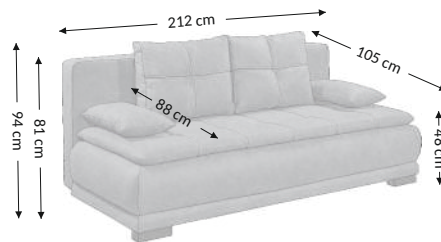

Sophie 3DL Lux

Model

Function

Overall dimensions

Width: 212 cm
Height: 94 cm
Depth: 105 cm

Constructional dimensions

Body height: 81 cm
Seat height: 48 cm
Seat depth: 88 cm
Total depth incl. function: 165 cm
Sleeping height: 48 cm
Net sleeping surface: 160x202 cm
Gross sleeping surface: 160x202 cm

Product composition	Seat	Back
Bonell	×	×
PU foam	×	×
S-shaped springs		
Spring slats		
Elastic belts		
Decorative elements		

Legs	Decorative	Technical
Type	plactic	plastic
Color	venge	black
Height (mm)	50	80
Number	2	6

Cushions	Description	Number
Back	66x52 cm	2
Decorative		
Decorative	60x32 cm	2
Bolsters		

Function	
Arm selection adjustment	
Back reinforcement	
Seat depth adjust	
Relax/Lying function	
Headrests	
Sleep function	×
Bed box	×

Parcels dimensions (cm)					
No.	Lenght	Width	Height	Weight (kg)	Vol. (m ³)
1.	214	89	45	76,3	0,86
2.	203	80	20	32,1	0,32
3.					
Total volume (m³)					1,98