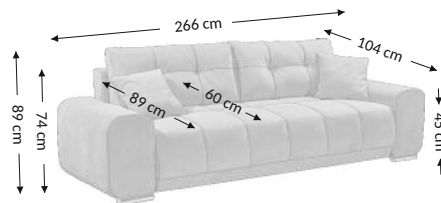

Paco 3DL Lux

Model

Function

Overall dimensions

Width: 266 cm
Height: 89 cm
Depth: 104 cm

Construational dimensions

Body height: 74 cm
Seat height: 45 cm
Seat depth: 60 cm (89 cm)
Total depth incl. function: 148 cm
Sleeping height: 45 cm
Net sleeping surface: 148x200 cm
Gross sleeping surface: 148x200 cm

Product composition	Seat	Back
Bonell		
PU foam	×	×
S-shaped springs	×	×
Spring slats		
Elastic belts		
Decorative elements		

Function	
Arm selection adjustment	
Back reinforcement	
Seat depth adjust	
Relax/Lying function	
Headrests	
Sleep function	×
Bed box	×

Legs	Decorative	Technical
Type	plactic	plastic
Color	silver	black
Height (mm)	50	50
Number	2	8

Color variant	Description
Uran 01 silver	95% Polyester, 5% Nylon
Uran 02 schlamm	95% Polyester, 5% Nylon
Uran 03 dark grey	95% Polyester, 5% Nylon
Uran 04 anthrazit	95% Polyester, 5% Nylon
Uran 05 denim	95% Polyester, 5% Nylon
Uran 06 sand	95% Polyester, 5% Nylon
Uran 09 stone	95% Polyester, 5% Nylon
Uran 15 berry	95% Polyester, 5% Nylon
Uran 17 senf	95% Polyester, 5% Nylon
Uran 21 grun	95% Polyester, 5% Nylon

Parcels dimensions (cm)					
No.	Lenght	Width	Height	Weight (kg)	Vol. (m ³)
1.	51	93	203	57,0	0,96
2.	49	66	202	47,7	0,65
3.					
Total volume (m³)					1,62