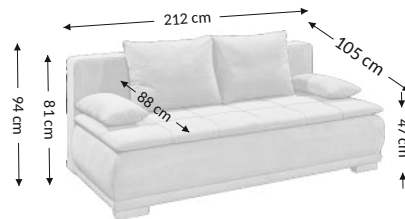

## Function

## Overall dimensions

Width: 212 cm  
Height: 94 cm  
Depth: 105 cm

## Constructional dimensions

Body height: 81 cm  
Seat height: 47 cm  
Seat depth: 88 cm  
Total depth incl. function: 165 cm  
Sleeping height: 47 cm  
Net sleeping surface: 160x202 cm  
Gross sleeping surface: 160x202 cm

Parcels dimensions (cm)					
No.	Lenght	Width	Height	Weight (kg)	Vol. (m <sup>3</sup> )
1.	214	89	45	76,3	0,86
2.	203	80	20	32,1	0,32
3.					
<b>Total volume (m<sup>3</sup>)</b>					<b>1,18</b>