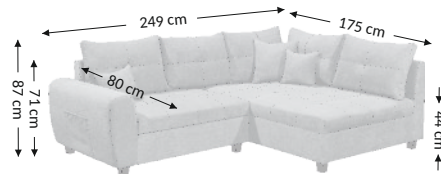

Lea 1,5 F.REC

Model

Funktion

Overall dimensions

Width: 249 cm
Height: 87 cm
Depth: 175 cm

Construational dimensions

Body height: 71 cm
Seat height: 44 cm
Seat depth: 80 cm
Total depth incl. function: 148 cm
Sleeping height: 44 cm
Net sleeping sufrage: 211x148 cm
Gross sleeping sufrage: 211x148 cm

Product composition	Seat	Back
Bonell		
PU foam	×	
S-shaped springs	×	
Spring slats		
Elastic belts		
Decorative elements		

Legs	Decorative	Technical
Type	plactic	
Color	black	
Height (mm)	80	
Number	6	

Cushions	Description	Number
Back	70x50 cm	5
Back	35x35 cm	2
Decorative sofa	45x45 cm	1
Bolsters		

Function	
Configuration	left/right
Arm selecton adjustment	
Back reinforcement	
Seat depth adjust	
Relax/Lying function	
Headrests	
Sleep function	×
Bed box	

Parcels dimensions (cm)					
No.	Lenght	Width	Height	Weight (kg)	Vol. (m ³)
1.	123	66	176	61,0	1,43
2.	72	98	131	52,7	0,92
3.					
Total volume (m³)					2,35