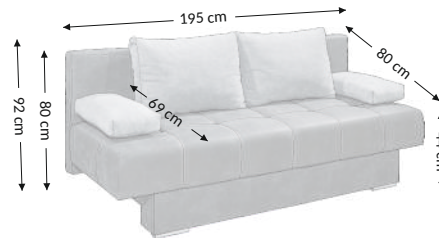

Susanne 3DL Lux

Model

Function

Overall dimensions

Width: 195 cm
Height: 92 cm
Depth: 80 cm

Construational dimensions

Body height: 80 cm
Seat height: 44 cm
Głębokość siedziska: 69 cm
Total depth incl. function: 132 cm
Sleeping height: 44 cm
Net sleeping surface: 132x195 cm
Gross sleeping surface: 132x195 cm

Product composition	Seat	Back
Bonell		
PU foam	×	×
S-shaped springs	×	
Spring slats		
Elastic belts		
Decorative elements		

Function	
Arm selection adjustment	
Back reinforcement	
Seat depth adjust	
Relax/Lying function	
Headrests	
Sleep function	×
Bed box	×

Cushions	Description	Number
Back	65x46 cm	2
Decorative		
Decorative		
Bolsters	53x26 cm	2

Legs	Decorative	Technical
Type	plactic	plastic
Color	silver	black
Height (mm)	25	100
Number	2	4

Color variant	Description
Ranger 12 anthracite/Uranium 03 dark grey	100% Polyester/95% Polyester, 5% Nylon
Ranger 12 anthracite/Uranium 01 silver	100% Polyester/95% Polyester, 5% Nylon
Ranger 11 gray/Uranium 02 mud	100% Polyester/95% Polyester, 5% Nylon
Ranger 11 gray/Uranium 09 stone	100% Polyester/95% Polyester, 5% Nylon
Ranger 13 stone/Uranium 08 camel	100% Polyester/95% Polyester, 5% Nylon
Ranger 13 stone/Uranium 12 brown	100% Polyester/95% Polyester, 5% Nylon
Ranger 05 dark brown/Uranium 12 brown	100% Polyester/95% Polyester, 5% Nylon
Lars 74 light blue/Lars 75 turquoise	100% Polyester

Parcels dimensions (cm)					
No.	Lenght	Width	Height	Weight (kg)	Vol. (m ³)
1.	199	66	63	76,0	0,83
2.					
3.					
Total volume (m ³)					0,83