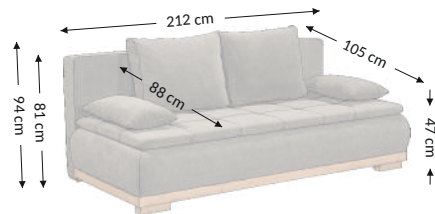

Mila 3DL Lux

Model

Function

Overall dimensions

Width: 212 cm
Height: 94 cm
Depth: 105 cm

Constructional dimensions

Body height: 81 cm
Seat height: 47 cm
Seat depth: 88 cm
Total depth incl. function: 165 cm
Sleeping height: 47 cm
Net sleeping surface: 160x202 cm
Gross sleeping surface: 160x202 cm

| Legs | Decorative | Technical |
|-------------|------------|-----------|
| Type | wood | plastic |
| Color | oak | black |
| Height (mm) | 50 | 80 |
| Number | 2 | 6 |

| Cushions | Description | Number |
|------------|-------------|--------|
| Back | 66x52 cm | 2 |
| Decorative | | |
| Decorative | 60x32 cm | 2 |
| Bolsters | | |

| Parcels dimensions (cm) | | | | | |
|-------------------------------------|--------|-------|--------|-------------|------------------------|
| No. | Lenght | Width | Height | Weight (kg) | Vol. (m ³) |
| 1. | 214 | 89 | 45 | 76,3 | 0,86 |
| 2. | 203 | 80 | 20 | 32,1 | 0,32 |
| 3. | | | | | |
| Total volume (m³) | | | | | 1,18 |