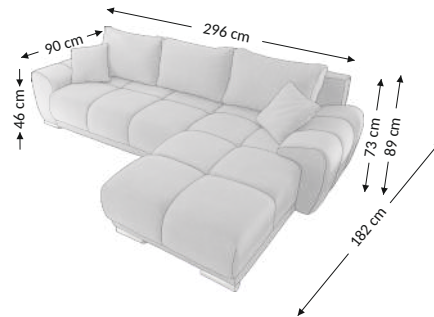

## Function

## Overall dimensions

Width: 296 cm  
Height: 89 cm  
Depth: 182 cm

## Construational dimensions

Body height: 73 cm  
Seat height: 46 cm  
Seat depth: 2F-90 cm  
Total depth incl. function: 145 cm  
Sleeping height: 46 cm  
Net sleeping sufrage: 133x242 cm  
Gross sleeping sufrage: 133x242 cm