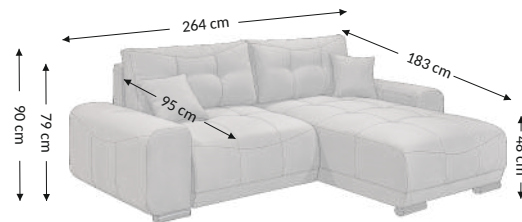

Alvi 2F.URC

Model

Function

Overall dimensions

Width: 264 cm
Height: 90 cm
Depth: 183 cm

Constructional dimensions

Body height: 79 cm
Seat height: 48 cm
Seat depth: 95 cm
total depth incl. function: 183 cm
Sleeping height: 48 cm
Net sleeping surface: 145x200 cm
Gross sleeping surface: 145x200 cm

Product composition	Seat	Back
Bonell		
PU foam	×	×
S-shaped springs	×	×
Spring slats		
Elastic belts		
Decorative elements		

Legs	Decorative	Technical
Type	plactic	plastic
Color	black	black
Height (mm)	50	50
Number	4	8

Cushions	Description	Number
Back	96x48 cm	2
Decorative		
Decorative	37x37 cm	2
Bolsters		

Function	
Configuration	universal
Arm selecton adjustment	
Back reinforcement	
Seat depth adjust	
Relax/Lying function	
Headrests	
Sleep function	×
Bed box	×

Parcels dimensions (cm)					
No.	Lenght	Width	Height	Weight (kg)	Vol. (m ³)
1.	77	106	187	84,7	1,53
2.	62	99	106	47,0	0,65
3.					
Total volume (m³)					2,18