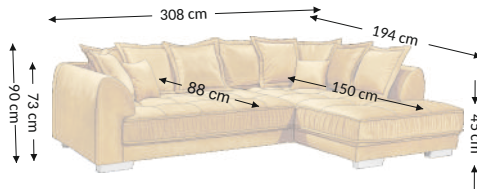

## Overall dimensions

Width: 308 cm  
Height: 90 cm  
Depth: 194 cm

## Construational dimensions

Body height: 73 cm  
Seat height: 45 cm  
Seat depth: OTM-150 cm, 2S-88 cm (100 cm)  
Total depth incl. function:  
Sleeping height: 45 cm  
Net sleeping surface:  
Gross sleeping surface:

Parcels dimensions (cm)					
No.	Lenght	Width	Height	Weight (kg)	Vol. (m <sup>3</sup> )
1.	76	115	186	74,0	1,63
2.	76	128	195	80,0	1,90
3.					
<b>Total volume (m<sup>3</sup>)</b>					<b>3,53</b>