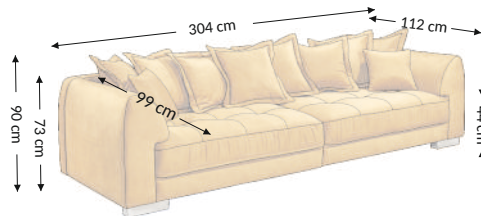

## Overall dimensions

Width: 304 cm  
Height: 90 cm  
Depth: 112 cm

## Construational dimensions

Body height: 73 cm  
Seat height: 44 cm  
Seat depth: 99 cm  
Total depth incl. function:  
Sleeping height: 44 cm  
Net sleeping sufrage:  
Gross sleeping sufrage:

Product composition	Seat	Back
Bonell		
PU foam	×	×
S-shaped springs	×	
Spring slats		
Elastic belts		×
Decorative elements		