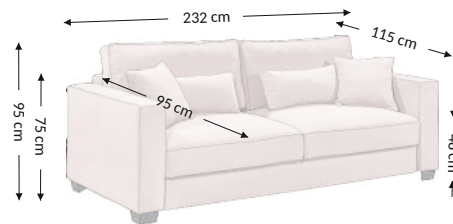

## Overall dimensions

Width: 232 cm  
Height: 95 cm  
Depth: 115 cm

## Construational dimensions

Body height: 75 cm  
Seat height: 48 cm  
Seat depth: 95 cm  
Total depth incl. function: 165 cm  
Sleeping height: 48 cm  
Net sleeping surface: 165x198 cm  
Gross sleeping surface: 165x198 cm

Cushions	Description	Number
Back	102x52 cm	2
Decorative	50x50 cm	2
Decorative	70x40 cm	2
Bolsters		

Function	
Arm selection adjustment	
Back reinforcement	
Seat depth adjust	
Relax/Lying function	
Headrests	
Sleep function	×
Bed box	×

Parcels dimensions (cm)					
No.	Lenght	Width	Height	Weight (kg)	Vol. (m <sup>3</sup> )
1.	50	100	200	57,0	1,00
2.	66	69	200	55,0	0,91
3.					
<b>Total volume (m<sup>3</sup>)</b>					<b>1,91</b>