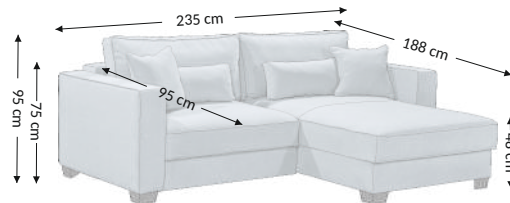

Melvin 2F.URC

Model

Function

Overall dimensions

Width: 235 cm
Height: 95 cm
Depth: 188 cm

Construational dimensions

Body height: 75 cm
Seat height: 48 cm
Seat depth: 95 cm
Total depth incl. function: 188 cm
Sleeping height: 48 cm
Net sleeping surface: 140x200 cm
Gross sleeping surface: 140x200 cm

Product composition	Seat	Back
Bonell	×	×
PU foam	×	×
S-shaped springs	×	×
Spring slats		
Elastic belts		
Decorative elements		

Legs	Decorative	Technical
Type	plactic	plastic
Color	black	black
Height (mm)	70	70
Number	6	6

Cushions	Description	Number
Back	102x50 cm	2
Decorative	50x50 cm	2
Decorative	70x40 cm	2
Bolsters		

Function	
Configuration	universal
Arm selecton adjustment	
Back reinforcement	
Seat depth adjust	
Relax/Lying function	
Headrests	
Sleep function	×
Bed box	×

Parcels dimensions (cm)					
No.	Lenght	Width	Height	Weight (kg)	Vol. (m ³)
1.	80	103	193	85,5	1,59
2.	71	98	107	45,0	0,74
3.					
Total volume (m³)					2,33