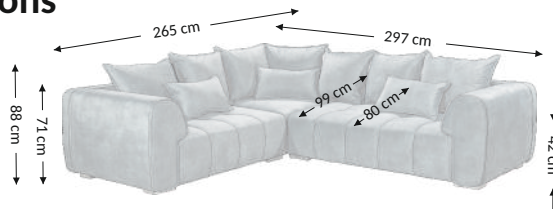

London 2S.E.1,5 S

Model

Selected configurations

Overall dimensions

Width: 297 cm
Height: 88 cm
Depth: 265 cm

Construational dimensions

Body height: 71 cm
Seat height: 42 cm
Seat depth: 80 cm (99 cm)
Total depth incl. function:
Sleeping height: 42 cm
Net sleeping surface:
Gross sleeping surface:

Product composition	Seat	Back
Bonell		
PU foam	×	×
S-shaped springs	×	
Spring slats		
Elastic belts		×
Decorative elements		

Legs	Decorative	Technical
Type	plactic	plastic
Color	silver	black
Height (mm)	35	35
Number	4	12

Cushions	Description	Number
Back	75x60 cm	4
Decorative	65x60 cm	3
Decorative	65x40 cm	3
Bolsters		

Function	
Configuration	universal
Arm selection adjustment	
Back reinforcement	
Seat depth adjust	
Relax/Lying function	
Headrests	
Sleep function	
Bed box	

Parcels dimensions (cm)					
No.	Lenght	Width	Height	Weight (kg)	Vol. (m ³)
1.	76	115	192	78,0	1,68
2.	76	111	111	44,0	0,94
3.	76	115	162	66,0	1,42
Total volume (m ³)					4,04