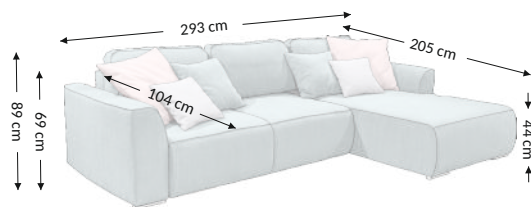

Lazy 2F.URC

Model

Function

Overall dimensions

Width: 293 cm
Height: 89 cm
Depth: 205 cm

Construational dimensions

Body height: 69 cm
Seat height: 44 cm
Seat depth: 104 cm
Total depth incl. function: 205 cm
Sleeping height: 44 cm
Net sleeping surface: 145x240 cm
Gross sleeping surface: 145x240 cm

Product composition	Seat	Back
Bonell	×	×
PU foam	×	×
S-shaped springs	×	×
Spring slats		
Elastic belts		
Decorative elements		

Cushions	Description	Number
Back	80x45 cm	3
Decorative	60x60 cm	2
Decorative	52x52 cm	2
Decorative	43x43 cm	2

Function	
Configuration	universal
Arm selecton adjustment	
Back reinforcement	
Seat depth adjust	
Relax/Lying function	
Headrests	
Sleep function	×
Bed box	×

Legs	Decorative	Technical
Type	plactic	plastic
Color	silver	black
Height (mm)	25	25
Number	3	9

Parcels dimensions (cm)					
No.	Lenght	Width	Height	Weight (kg)	Vol. (m ³)
1.	164	88	109	83,0	1,57
2.	189	69	106	74,3	1,38
3.					
Total volume (m³)					2,95