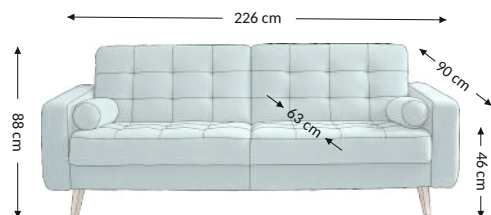

Fjord 3F

Model

Function

Overall dimensions

Width: 226 cm
Height: 88 cm
Depth: 90 cm

Construational dimensions

Body height: 88 cm
Seat height: 46 cm
Seat depth: 63 cm
Total depth incl. function: 116 cm
Sleeping height: 46 cm
Net sleeping sufrage: 113x191 cm
Gross sleeping sufrage: 113x191 cm

Product composition	Seat	Back
Bonell		
PU foam	×	×
S-shaped springs	×	×
Spring slats		
Elastic belts		
Decorative elements		

Legs	Decorative	Technical
Type	wood	
Color		
Height (mm)	170	
Number	4	

Cushions	Description	Number
Back		
Decorative		
Decorative		
Bolsters	53x14 cm	2

Function	
Arm selection adjustment	
Back reinforcement	
Seat depth adjust	
Relax/Lying function	
Headrests	
Sleep function	×
Bed box	

Color variant	Description
Uran 01 silver	95% Polyester, 5% Nylon
Uran 02 schlamm	95% Polyester, 5% Nylon
Uran 03 dark grey	95% Polyester, 5% Nylon
Uran 04 anthrazit	95% Polyester, 5% Nylon
Uran 05 denim	95% Polyester, 5% Nylon
Uran 06 sand	95% Polyester, 5% Nylon
Uran 09 stone	95% Polyester, 5% Nylon
Uran 15 berry	95% Polyester, 5% Nylon
Uran 21 grün	95% Polyester, 5% Nylon

Parcels dimensions (cm)					
No.	Lenght	Width	Height	Weight (kg)	Vol. (m ³)
1.	112	53	195	58,3	1,16
2.					
3.					
Total volume (m ³)					1,16