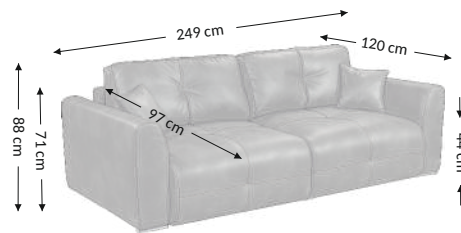

## Overall dimensions

Width: 249 cm  
Height: 88 cm  
Depth: 120 cm

## Construational dimensions

Body height: 71 cm  
Seat height: 44 cm  
Seat depth: 97 cm  
Total depth incl. function: 167 cm  
Sleeping height: 44 cm  
Net sleeping sufrage: 153x198 cm  
Gross sleeping sufrage: 153x198 cm

Cushions	Description	Number
Back	97x48 cm	2
Decorative		
Decorative	44x44 cm	2
Bolsters		

Function	
Arm selection adjustment	
Back reinforcement	
Seat depth adjust	
Relax/Lying function	
Headrests	
Sleep function	×
Bed box	×

Parcels dimensions (cm)					
No.	Lenght	Width	Height	Weight (kg)	Vol. (m <sup>3</sup> )
1.	51	103	200	58,0	1,05
2.	71	72	202	50,5	1,03
3.					
Total volume (m <sup>3</sup> )					2,08