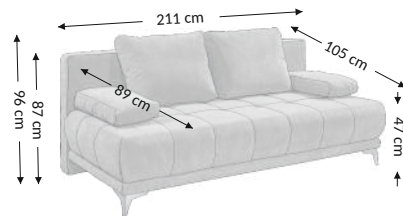

Jenny 3DL Lux

Model

Function

Overall dimensions

Width: 211 cm
Height: 96 cm
Depth: 105 cm

Constructional dimensions

Body height: 87 cm
Seat height: 47 cm
Seat depth: 89 cm
Total depth incl. funktion: 165 cm
Sleeping height: 47 cm
Net sleeping surface: 160x202 cm
Gross sleeping surface: 160x202 cm

Product composition	Seat	Back
Bonell		
PU foam	×	×
S-shaped springs	×	×
Spring slats		
Elastic belts		
Decorative elements		

Function	
Arm selection adjustment	
Back reinforcement	
Seat depth adjust	
Relax/Lying function	
Headrests	
Sleep function	×
Bed box	×

Legs	Decorative	Technical
Type	plactic	plastic
Color	silver	black
Height (mm)	120	80
Number	2	6

Color variant	Description
Uran 01 silver	95% Polyester, 5% Nylon
Uran 02 schlamm	95% Polyester, 5% Nylon
Uran 03 dark grey	95% Polyester, 5% Nylon
Uran 04 anthrazit	95% Polyester, 5% Nylon
Uran 05 denim	95% Polyester, 5% Nylon
Uran 06 sand	95% Polyester, 5% Nylon
Uran 09 stone	95% Polyester, 5% Nylon
Uran 15 berry	95% Polyester, 5% Nylon
Uran 17 senf	95% Polyester, 5% Nylon
Uran 21 grun	95% Polyester, 5% Nylon

Parcels dimensions (cm)					
No.	Lenght	Width	Height	Weight (kg)	Vol. (m ³)
1.	214	93	58	76,0	1,15
2.					
3.					
Total volume (m³)					1,15